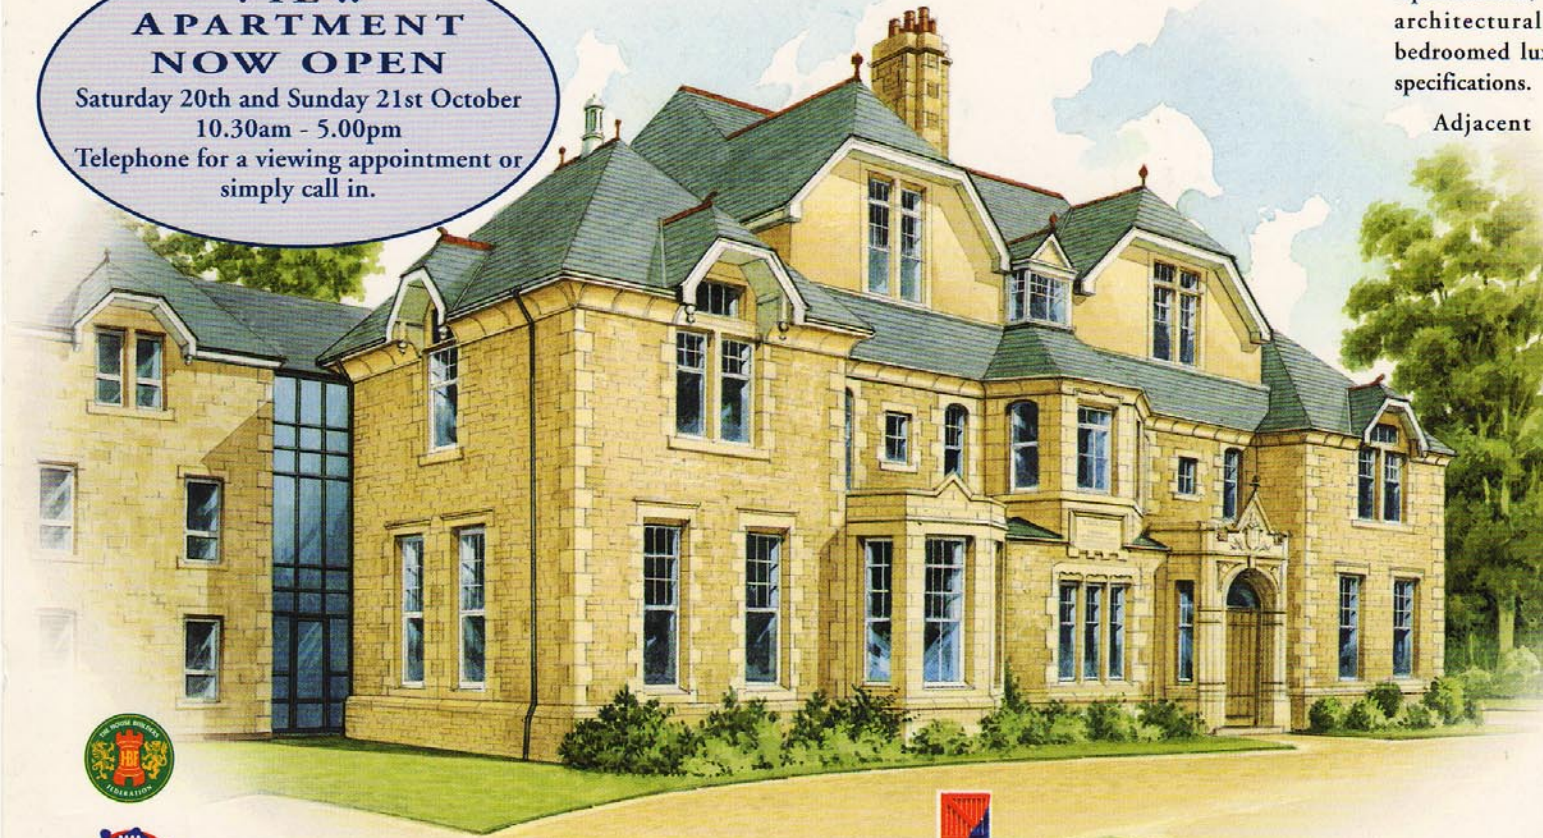

*Your Invitation to*  
**STOREY HAMLET**  
 THE  
*Perfect Location*

**VIEW  
 APARTMENT  
 NOW OPEN**

Saturday 20th and Sunday 21st October  
 10.30am - 5.00pm  
 Telephone for a viewing appointment or  
 simply call in.

The perfectly private setting for city-style apartment life - close to Lancaster's centre.

Storey Hall, the original 19th Century mansion house (left), is being spectacularly transformed into luxury one, two and three bedroomed apartments.

The adjoining, newly-built Storey Apartments, with complementary architectural style, offer quality two bedroomed luxury apartments to the latest specifications.

Adjacent car parking spaces amidst mature grounds creates a unique, private setting close to all key amenities.